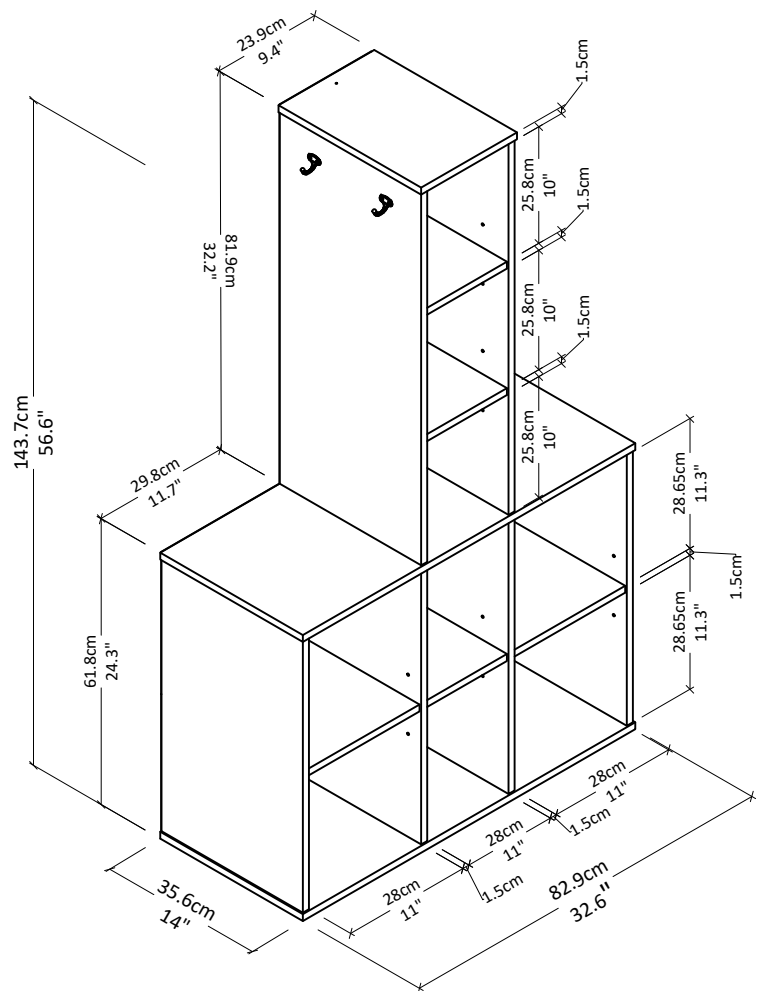

7712xxxCOM- 9 CUBE TALL ENTRY STORAGE.

Finish: White-Gray

Wood breakdown: 95%
Total storage: 9.3 cubit feet

Overall Product Size:
32.6"W x 14"D x 56.6"H
82.9cm W x 35.6cm D x 143.7cmH

Maximum Weight Capacities
Unit Weight: 61.7 lbs. (28 Kgs)