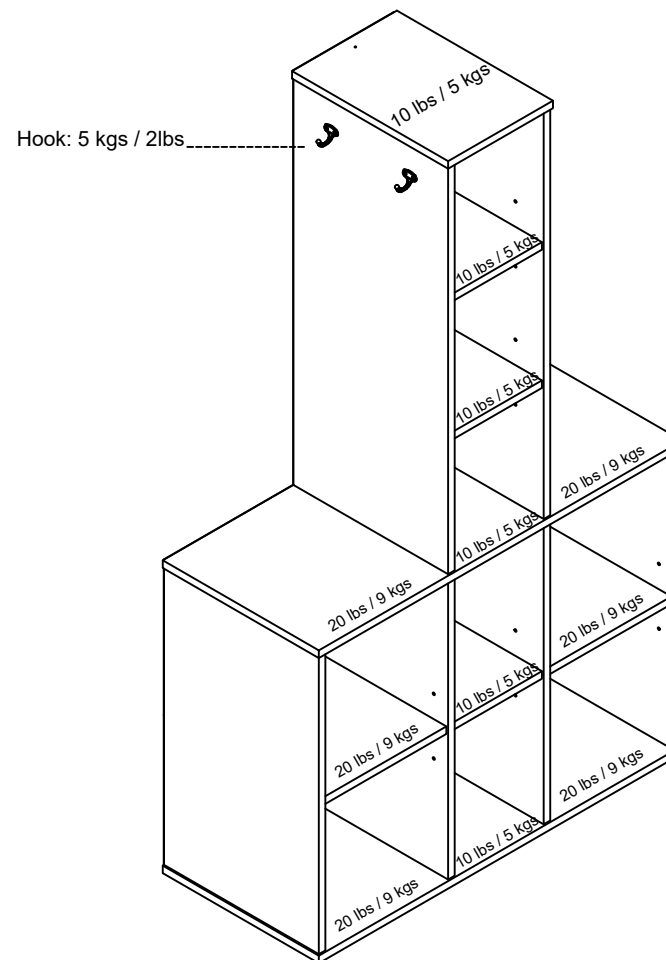

7712xxxCOM- 9 CUBE TALL ENTRY STORAGE.

Finish: White-Gray

Wood breakdown: 95%
Total storage: 9.3 cubit feet

Overall Product Size:
32.6"W x 14"D x 56.6"H
82.9cm W x 35.6cm D x 143.7cmH

Maximum Weight Capacities
Unit Weight: 61.7 lbs. (28 Kgs)